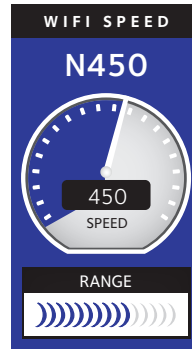

Performance & Use